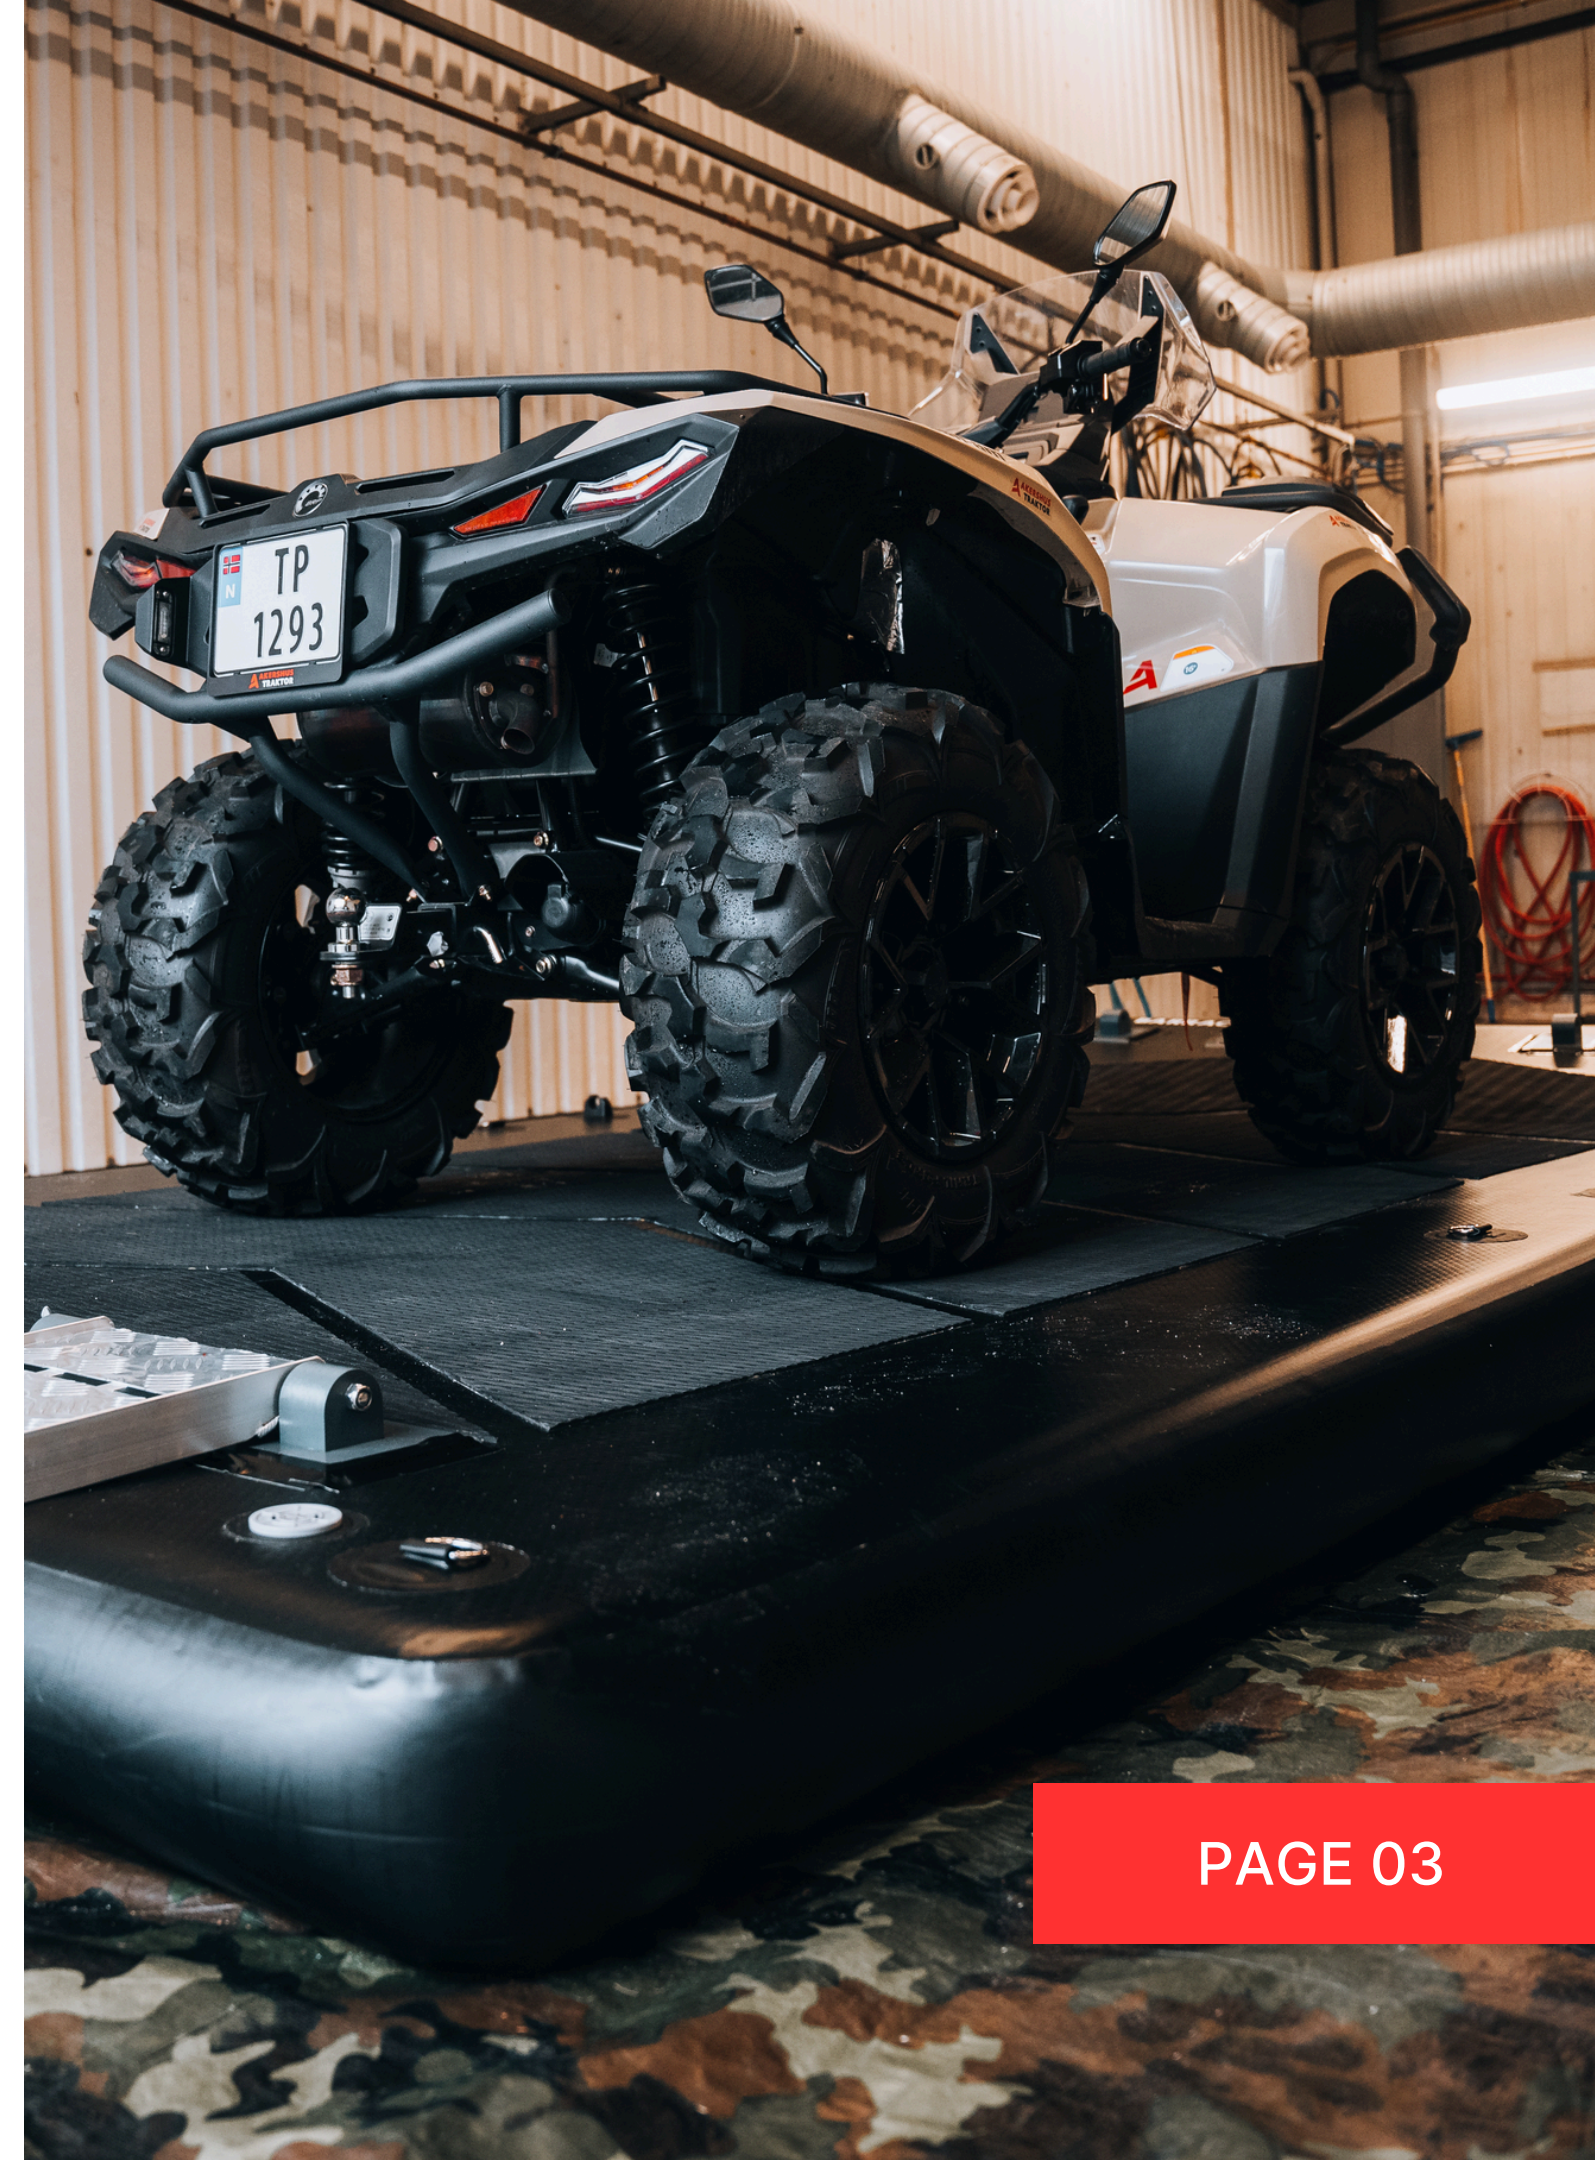

MISSION STATEMENT

To design and deliver world-class inflatable deployment systems that enable our clients to act fast, operate efficiently, and perform reliably in any environment.