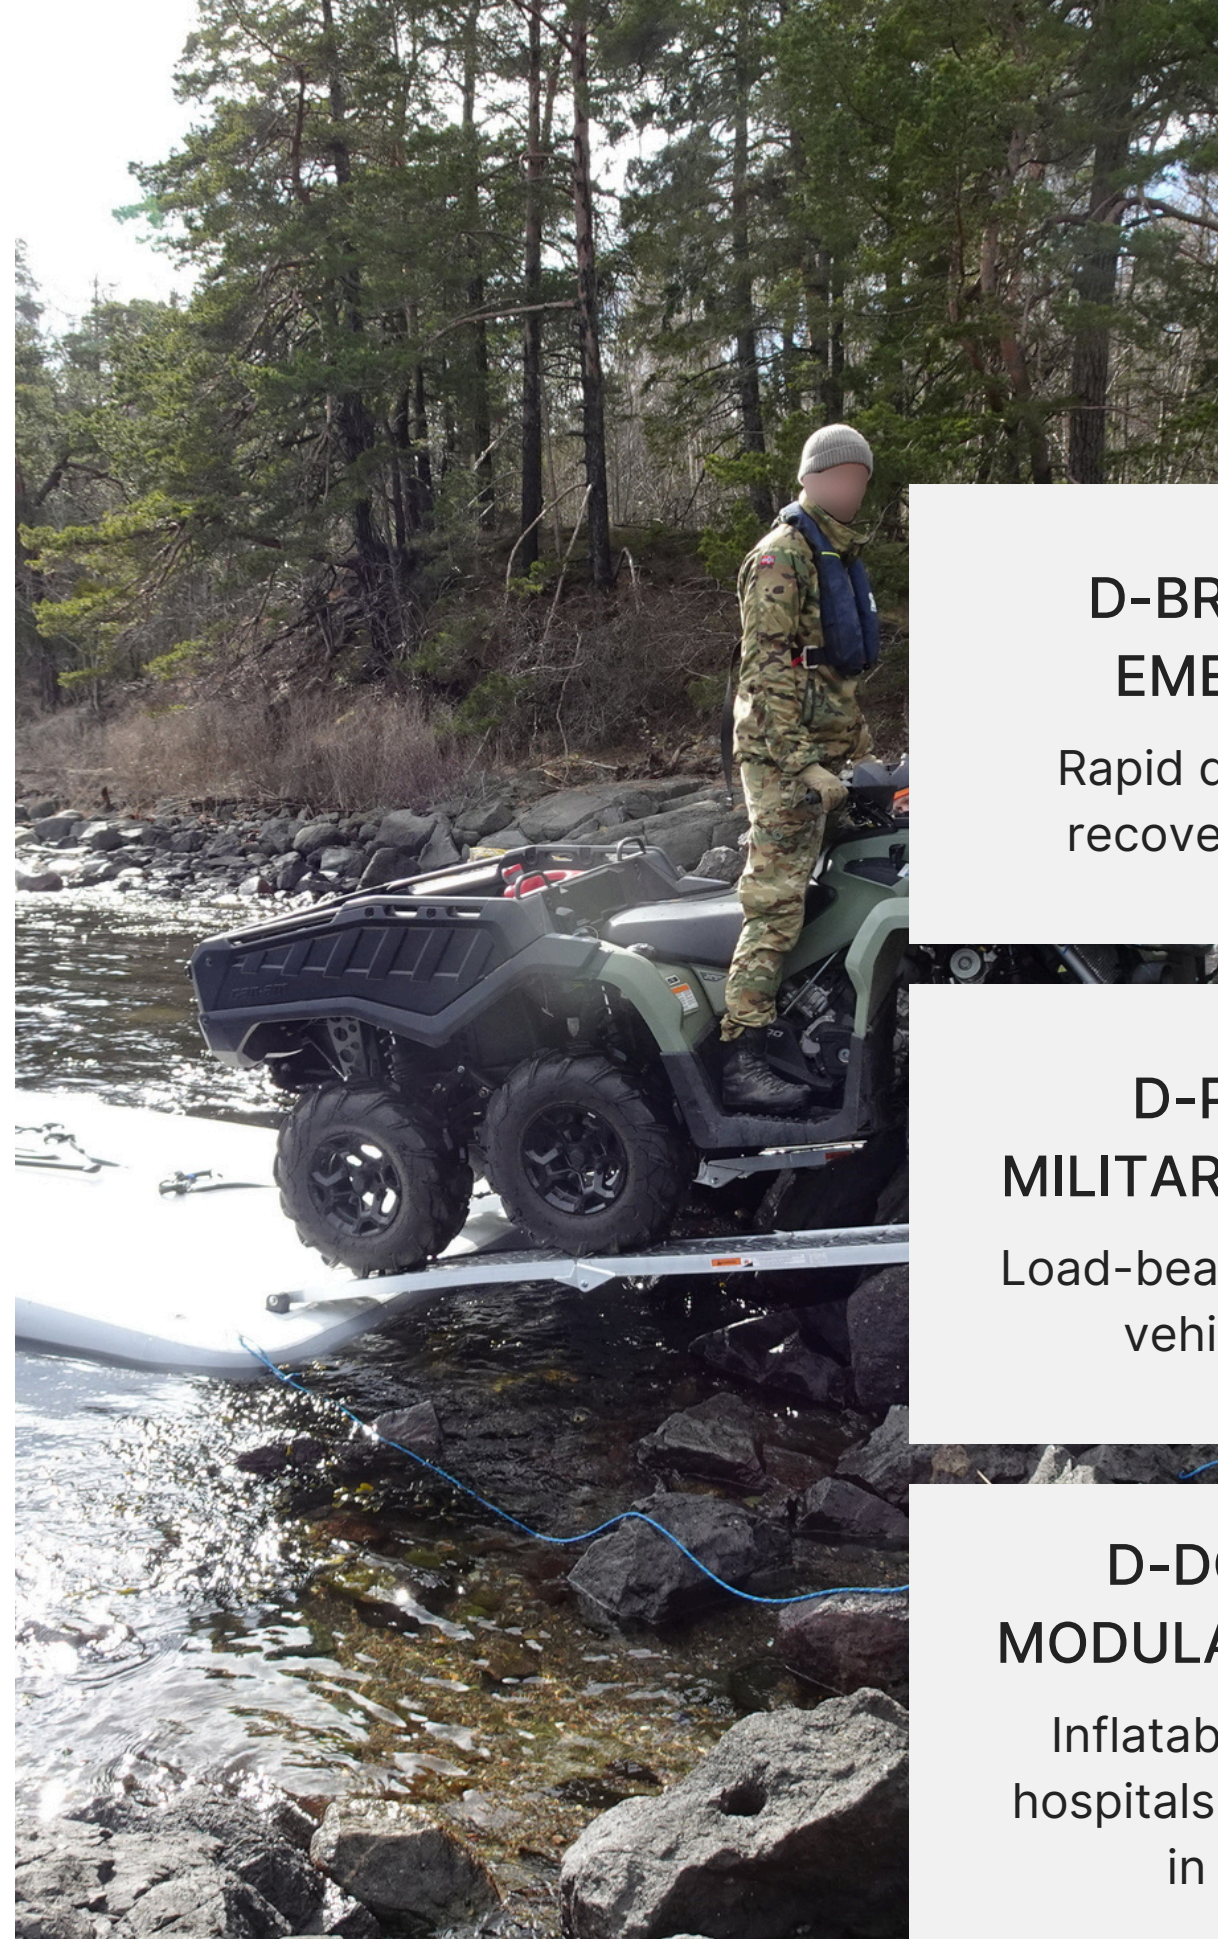

WHAT WE OFFER

Custom engineering for sector-specific needs.

D-BRIDGE INFLATABLE EMERGENCY BRIDGE

Rapid deployment for disaster recovery and military access.

D-PAD INFLATABLE MILITARY WATER PLATFORM

Load-bearing floating platforms for vehicles and equipment.

D-DOME INFLATABLE MODULAR BUILDING SYSTEM

Inflatable workshops, hangars, hospitals, and shelters deployable in under 20 minutes.