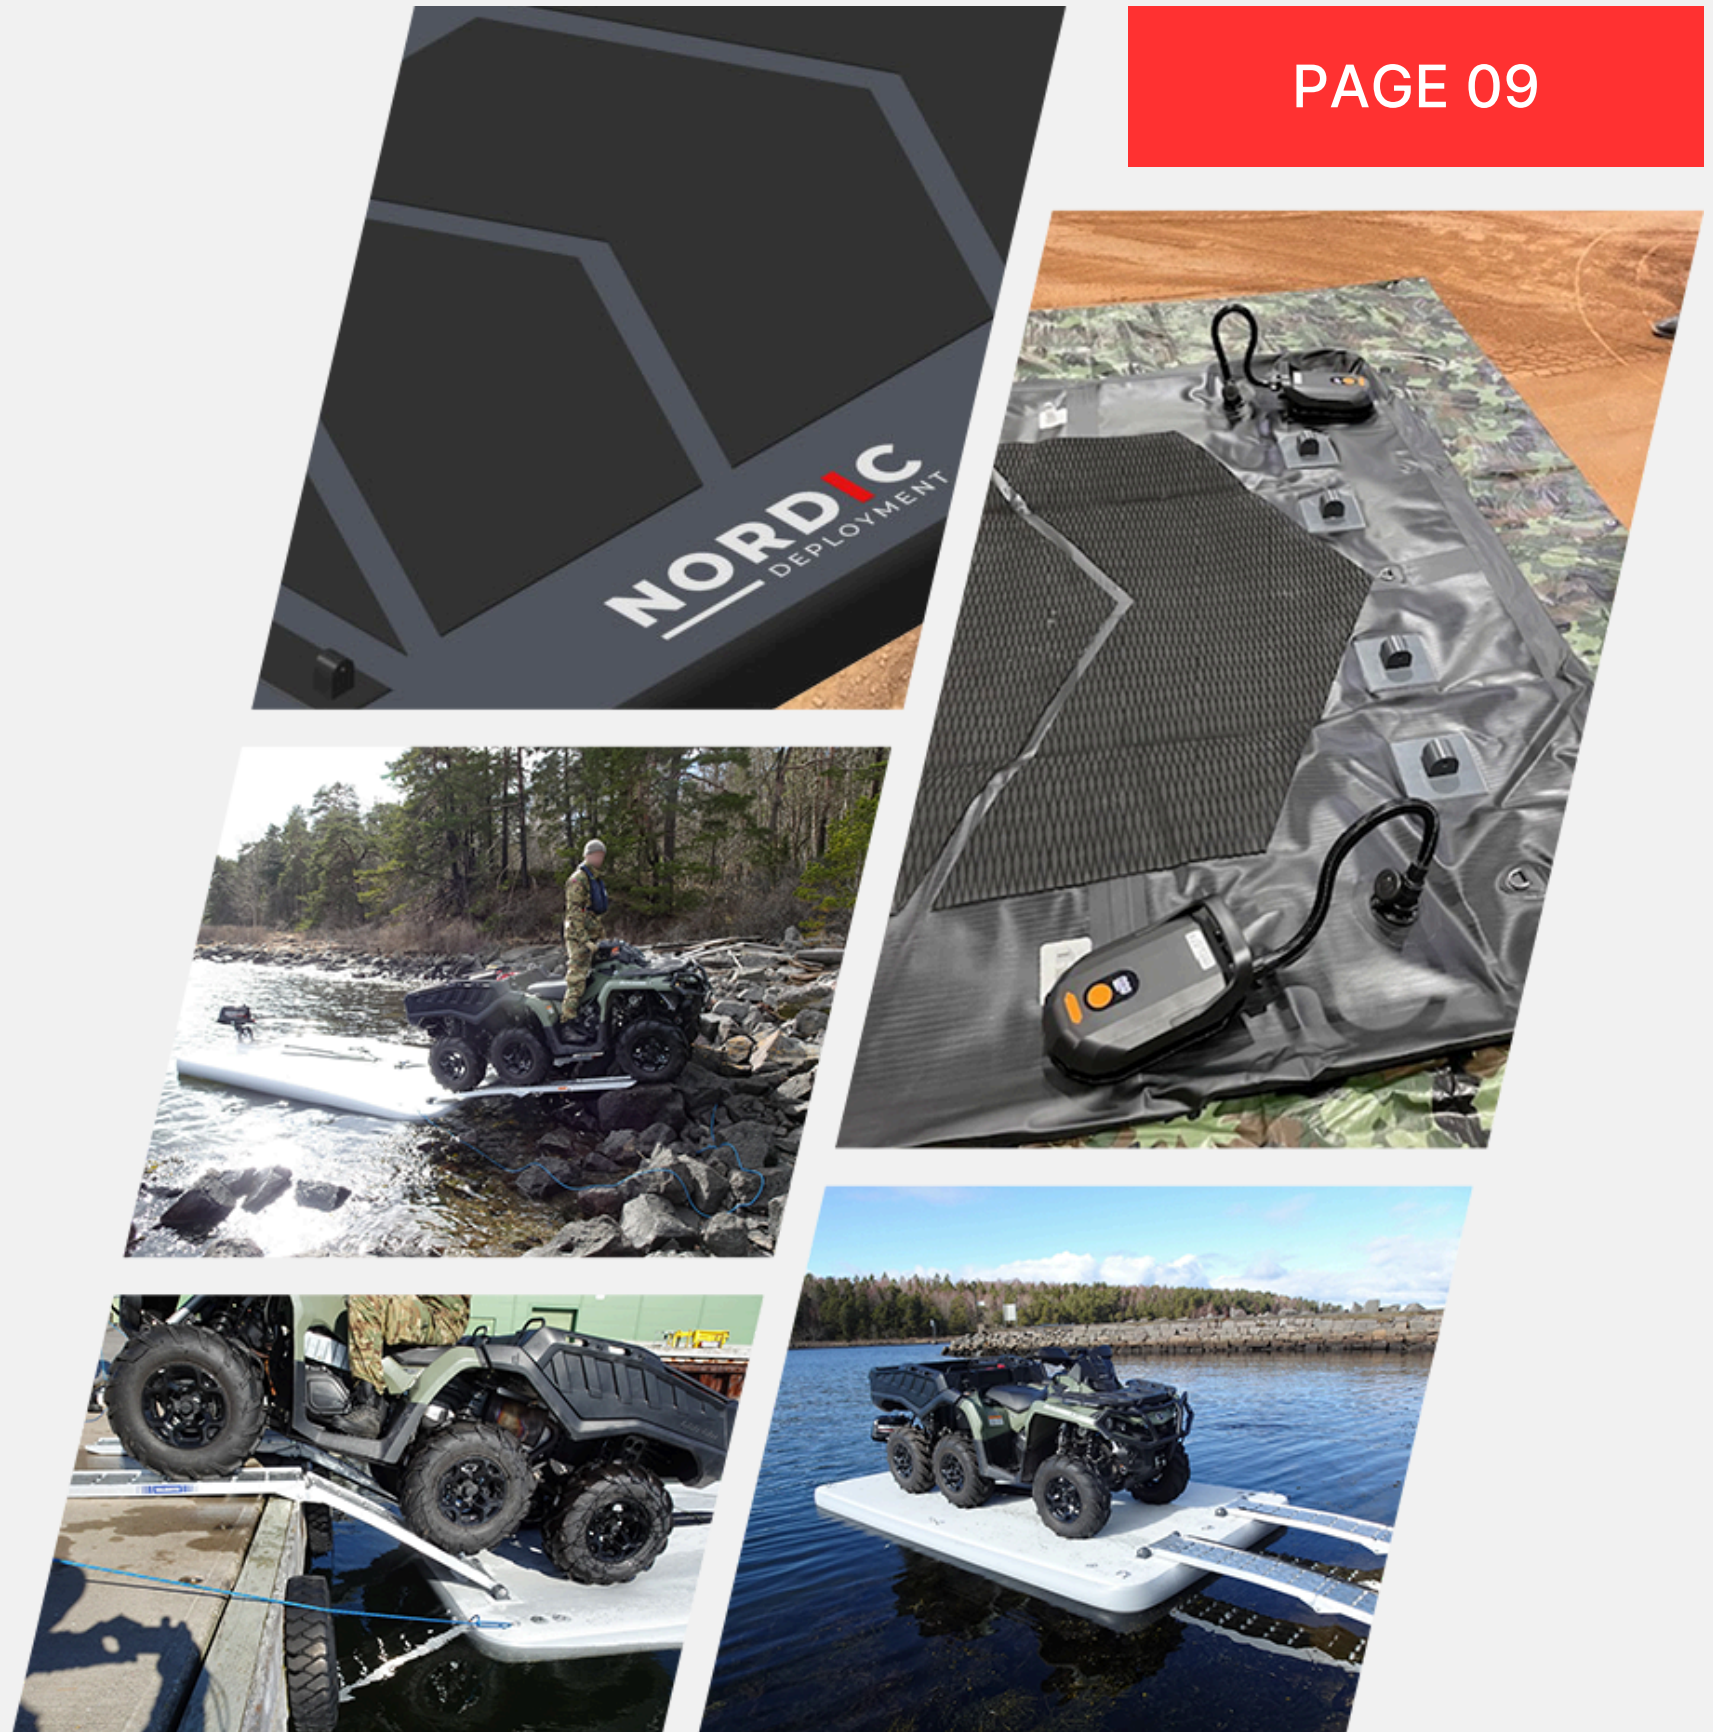

With the D-Pad platform, seamlessly achieve aquatic mobility, enhancing operational efficiency and strategic flexibility. Experience the future of military logistics with Nordic D-Pad platform.

Design Constructed from a rigid inflatable structure, the D-Pad platform ensures your vehicle remains afloat while on board. Whether you need to transport a vehicle of any size or weight. Nordic can design and construct a customized D-Pad platform to meet your specific requirements.