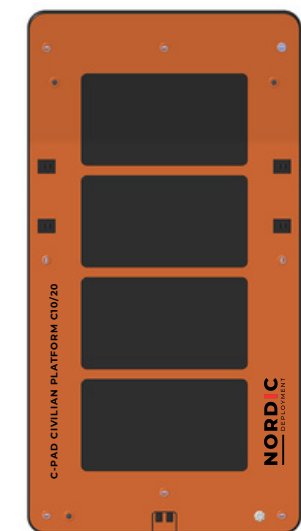

C-Pad Inflatable Civilian Water Platform

NORDIC
DEPLOYMENT

New Mobility and Security for our Civilian customers in connection with Floods and Natural disasters where you need to save your personal material and or vehicle.

The C-Pad platform from Nordic Deployment revolutionizes how to navigate in water environments, eliminating the need to build bridges or deploy amphibious bridge structures.

ROBUST AND RELIABLE

Design Constructed from a rigid inflatable structure, the C-Pad platform ensures your vehicle remains afloat while on board. Whether you need to transport a vehicle of any size or weight. Nordic can design and construct a customized C-Pad platform to meet your specific requirements.

EASY DEPLOYMENT AND OPERATION

- Remove the C-Pad platform from the rugged travel case.
- Roll out the platform.
- Install the pumps and inflate the platform.
- Set up the ramps and the motor on the supplied motor mount. (Extras)
- Drive the vehicle onto the platform.
- Secure your personal belongings from the flood and the water.

With the C-Pad platform you achieve seamless aquatic mobility, which increases safety in all emergency situations where floods and disasters exist. Experience the future of civil logistics with Nordic Deployment's C-Pad platform.