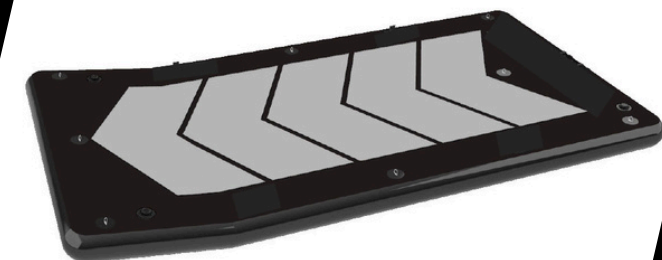

# BARRACUDA AUTOSAFE

BARRACUDA TECHNICAL PLATFORM-DATA

[LARGER PACKAGE AVAILABLE FOR SUVS]

FEATURE	DESCRIPTION
Platform Size	Width 230 x Length 520 x Height 30 cm
Lifting Capacity	Up to 3,580 kgs
Included Accessories	Battery pump with hose, Storage Bag
Platform Weight	36 kilos

# AVAILABLE IN BLACK, GREY, RED, WHITE AND TREE-COLOR (WOOD)

FEATURE	PLATFORM A	PLATFORM B
TOP COVER SIZE	WIDTH 230 X LENGTH 520 X THICKNESS 30 CM	WIDTH 230 X LENGTH 520 X THICKNESS 30 CM
HEIGHT	150 CM	190 CM
PAYLOAD CAPACITY	3,580 KILOS (SEDAN & STATION WAGON)	3,580 KILOS (SUV)
INCLUDED ACCESSORIES	BATTERY PUMP WITH HOSE, STORAGE BAG	BATTERY PUMP WITH HOSE, STORAGE BAG
SYSTEM WEIGHT	91 KGS	101 KGS